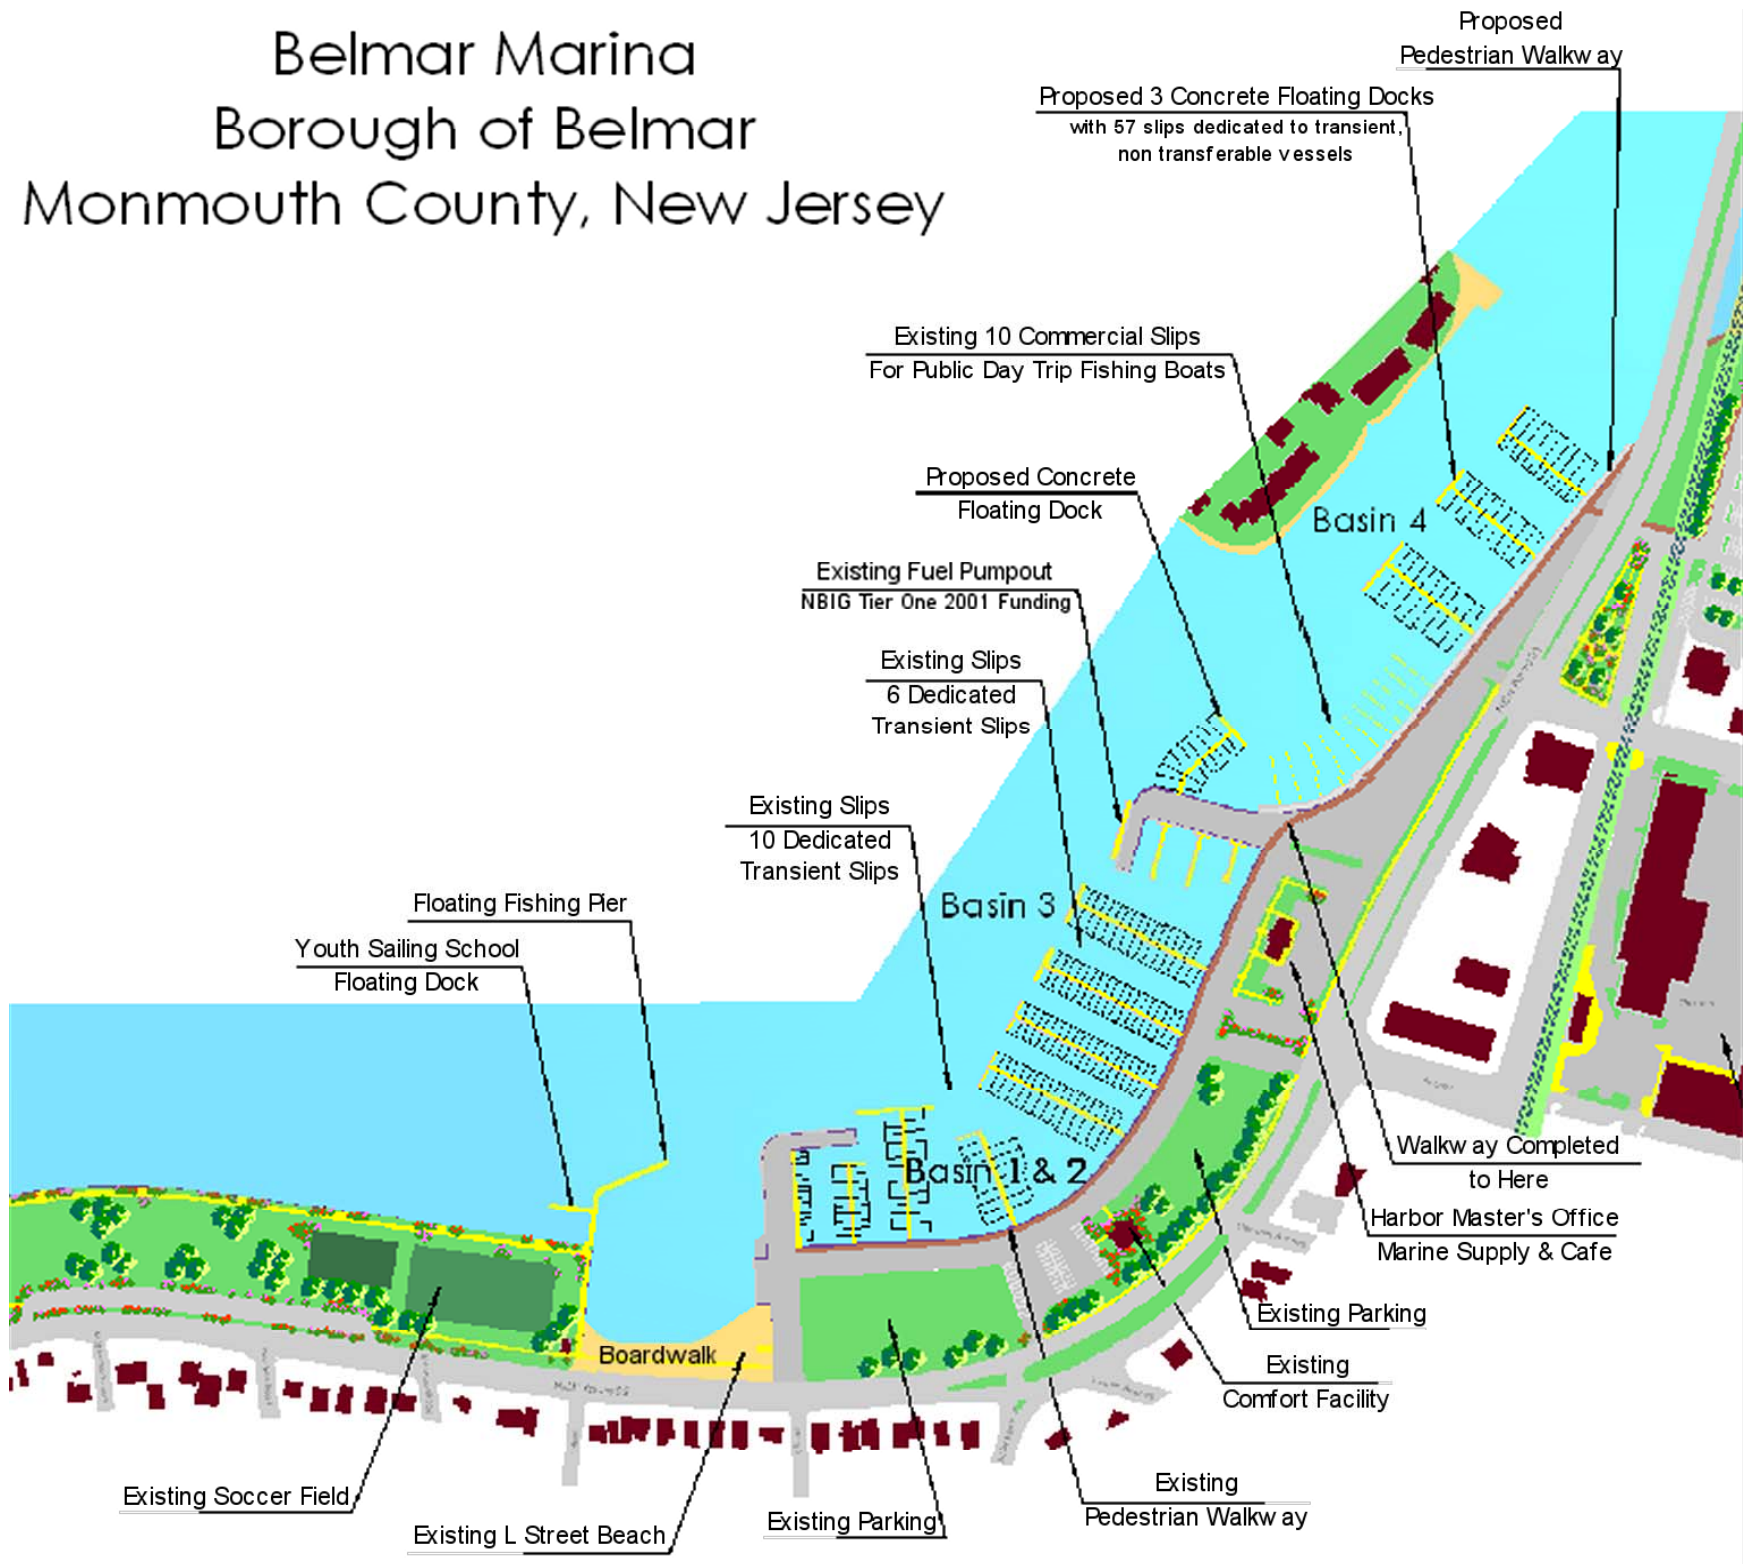

Belmar Marina Borough of Belmar Monmouth County, New Jersey

Proposed
Pedestrian Walkway

Proposed 3 Concrete Floating Docks
with 57 slips dedicated to transient,
non transferable vessels

Existing 10 Commercial Slips
For Public Day Trip Fishing Boats

Proposed Concrete
Floating Dock

Existing Fuel Pumpout
NBIG Tier One 2001 Funding

Existing Slips
6 Dedicated
Transient Slips

Existing Slips
10 Dedicated
Transient Slips

Floating Fishing Pier
Youth Sailing School
Floating Dock

Walkway Completed
to Here
Harbor Master's Office
Marine Supply & Cafe

Existing Parking

Existing
Comfort Facility

Existing Soccer Field

Existing L Street Beach

Existing Parking

Existing
Pedestrian Walkway